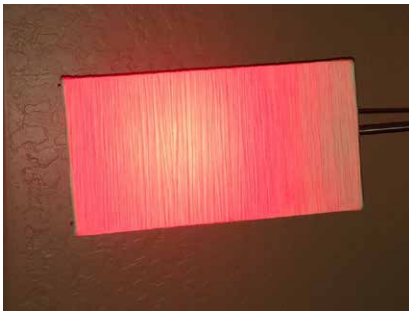

Simple Side of Life

Serenity: Light Blue Associates with Calmness, Stillness & Serenity

Utilize a 'Serenity' in a restaurant to create a calming atmosphere for guests.
Arrange an accent light with 'Serenity' next to your bath to soothe and unwind.
Move 'Serenity' to your favorite meditation or yoga spot to encourage deep relaxation.

Sassy: Is Associated with Feelings of Courage, Confidence & Spunk

Add some 'Sassy' to your dorm room to show your fun-loving style and attitude.
Add some 'Sassy' to your front porch during October for Breast Cancer Awareness, showing support to those that fight the disease.
Add some 'Sassy' to your office space to give you that needed confidence boost and dramatic flair.

Renewal: Green is Associated with Growth, Fruitfulness & Renewal

Add 'Renewal' in your entryway to set a mood that welcomes you and your family home.
Promote a sense of rejuvenation by having a 'Renewal' in your study or library.
Put a 'Renewal' in a unique shade to show off your individual style.